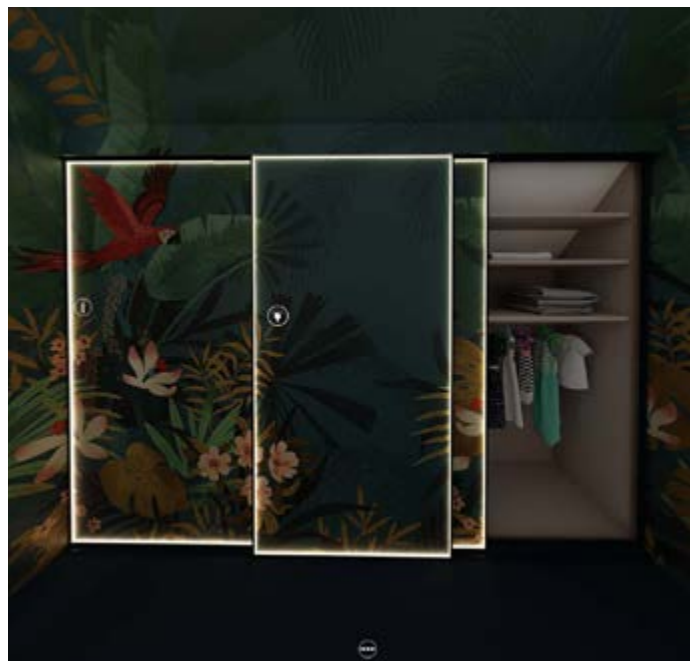

ZIMMERTÜR SYSTEM SWING DOOR SLIM LINE

PIVOT DOOR SYSTEM SWING DOOR SLIM LINE

22

Swing Door Slim Line

Profilfarbe_ Schwarz eloxiert

Füllung_ ESG klar Schwarz / Parsol® Schwarz

Ausstattung_ Oberlicht, Griff ohne Schloss

Abmessungen (B x H): 940 x 2600 mm

Swing Door Slim Line

Profile color_ Black anodized

Panel material_ Tempered safety glass clear Black / Parsol® Black

Accessories_ Transom window, handle without lock

Dimensions (W x H): 940 x 2600 mm

GLEITTÜRSYSTEM S1200 LED; INNENSYSTEM LEGNO

SLIDING DOOR SYSTEM S1200 LED; INTERIOR SYSTEM LEGNO

23

Gleittürsystem S1200 LED

Profilfarbe_ nach RAL 5011 Stahlblau pulverbeschichtet

Füllung_ Tapete, Deckenblende: EGGER® Weiß-Dekor

Ausstattung_ Gleittürbremse, Wandanschlag 16 mm, Bodenschiene höhenverstellbar, Deckenschienenmontage mit Dachschrägenmontagewinkel

Abmessungen (B x H): 3500 x 2410 mm

Sliding door system S1200 LED

Profile color_ Acc. to RAL 5011 Steel blue powder-coated

Panel material_ Wallpaper, ceiling panel: EGGER® White décor

Accessories_ Sliding door brake, wall fitting 16 mm, bottom track height-adjustable, top track installation with mounting bracket for slope ceilings

Dimensions (W x H): 3500 x 2410 mm

Innensystem Legno

Profilfarbe_ Silber eloxiert

Oberfläche_ EGGER® U702 ST9 Kaschmirgrau

Ausstattung_ Dachschräge nach hinten, Einlegeböden, Kleiderstangen, Rückwand inkl. Rückwandprofil

Abmessungen (B x H): 3500 x 1788/2400 mm

Interior system Legno

Profile color_ Silver anodized

Surface_ EGGER® U702 ST9 Cashmere Gray

Accessories_ Rear sloped ceiling, adjustable Shelves, clothes rods, rear panel incl. rear panel profile

Dimensions (W x H): 3500 x 1788/2400 mm